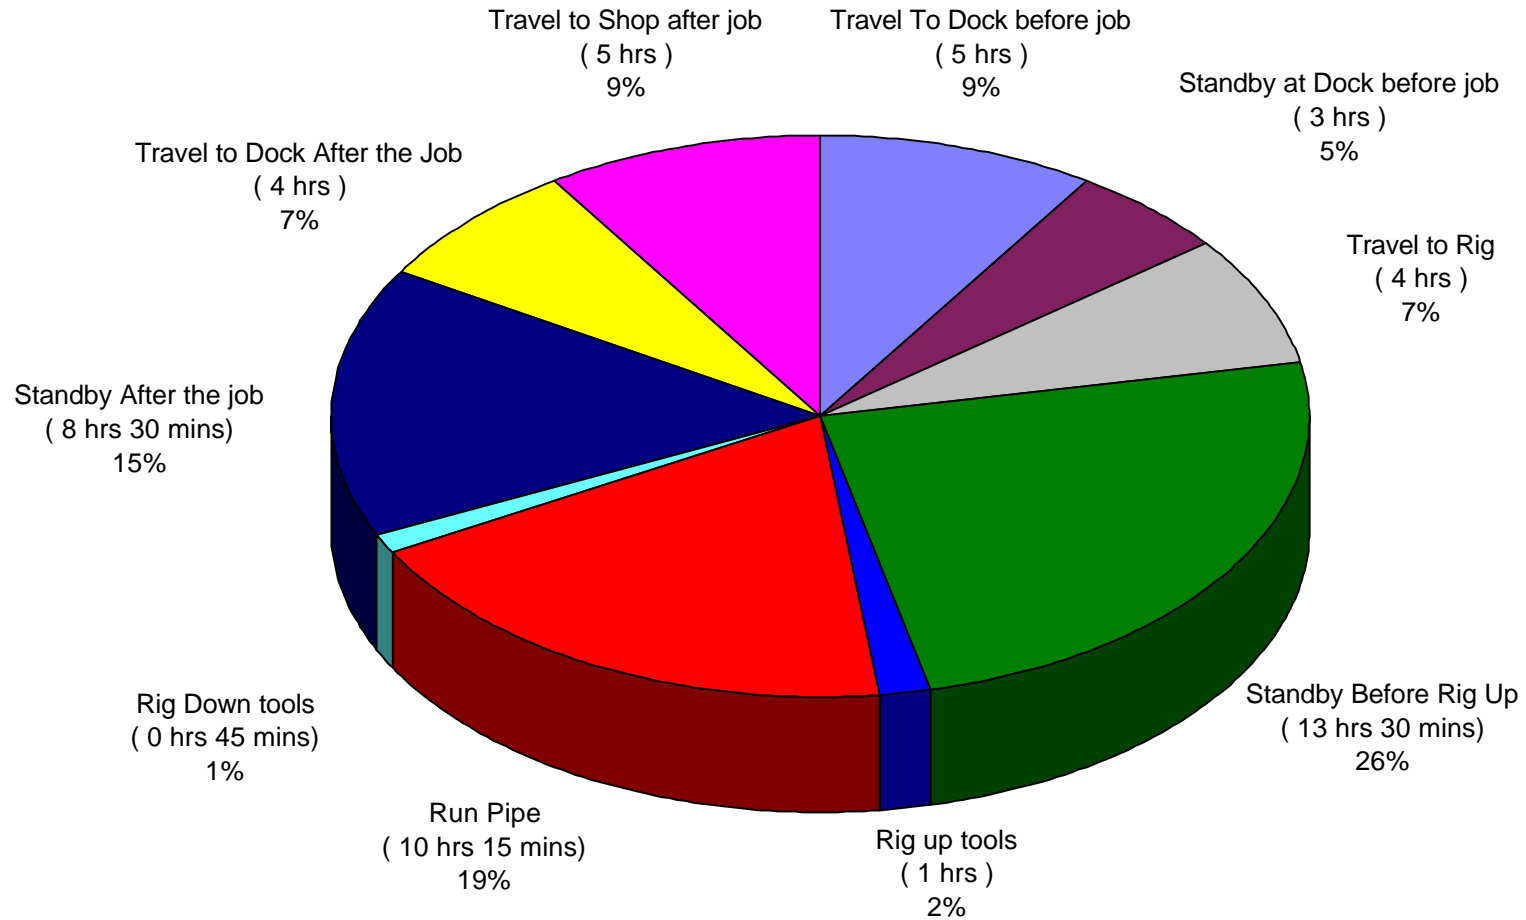

Customer ABC

High Island 131 , Well

RUN 9800 ft of 13.625" (68 lb.) Casing

Casing Labor Only

Total Labor Time = 55 hrs 0 minutes

PREMIERE, INC.